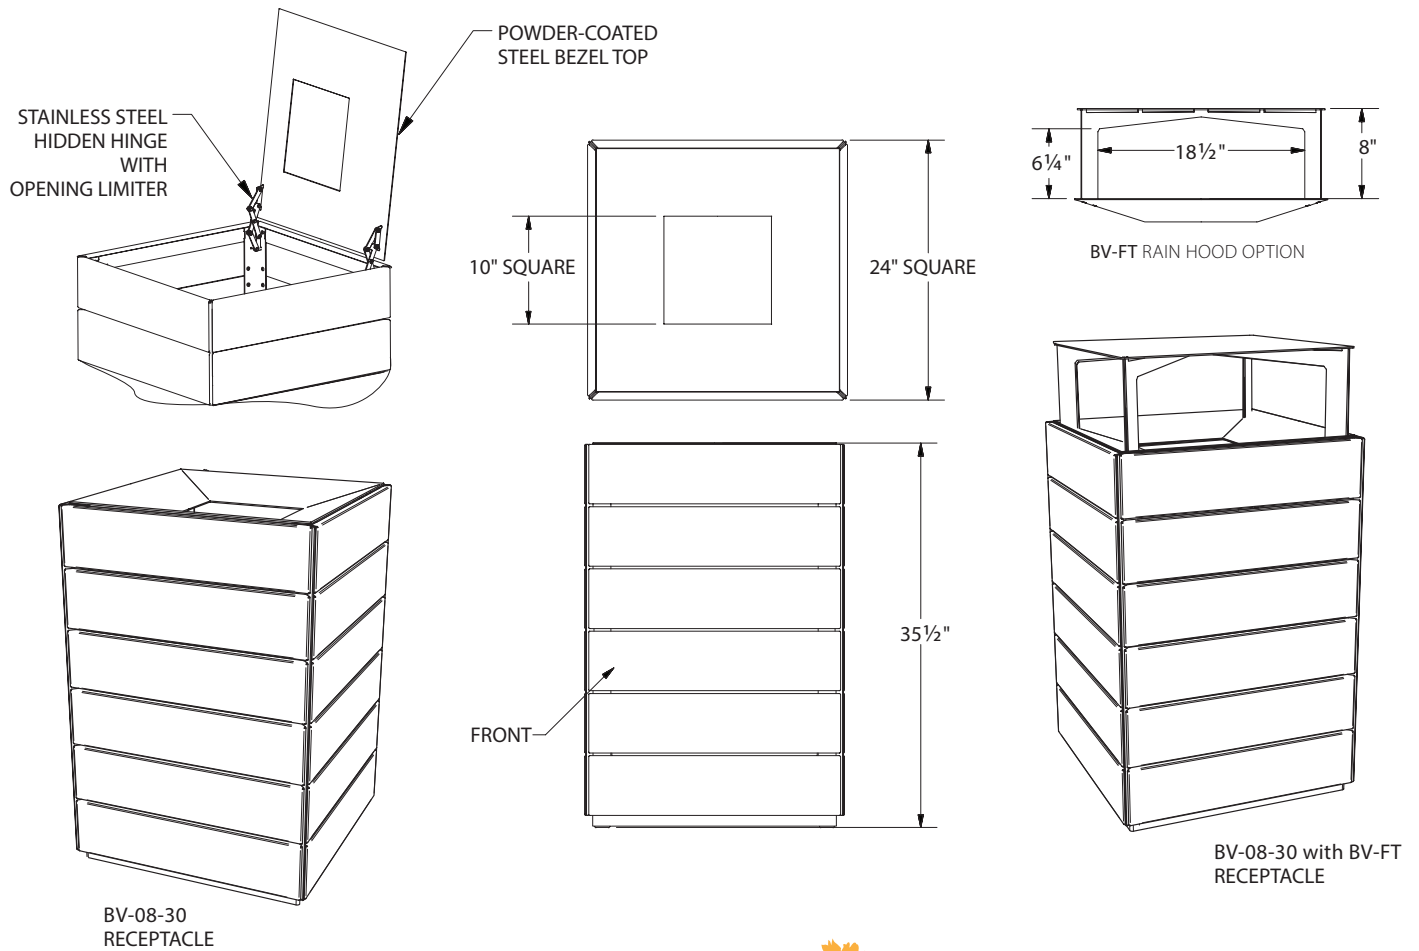

Boulevard™ Bins and Recyclers

 **Tournesol** SITEWORKS
Successful sites start here™

Materials: Boulevard Wood & Mild Steel

Tournesol Siteworks' Boulevard™ Trash Receptacles are designed as an addition to complement our Boulevard wood planters, decking, and Boulevard wood site furniture. It is a top open, top access style and may be delivered with an optional Rain Hood. The Boulevard Receptacle is recommended for smaller, distinct environments such as cafes or roof tops. Tournesol's environmentally-friendly Boulevard wood is designed for 25+ years of service and makes a beautiful, long-lasting commercial-grade receptacle.

- Manufactured with a sturdy 11 gauge frame with corrosion resistant undercoat and black powder-coated finish
- Boulevard Receptacles include a 30 gal. removable plastic liner
- Available in flat, hinged top for top-open access or with optional Rain Shield
- Matching Planters, Benches & Decking available

Boulevard Receptacles - Trash Bins & Recyclers

Part. No.	Collection	Material	Description	Weight Lbs.
BV-08-30	Boulevard	Wood/Steel	Boulevard Receptacle standard Hinged top open/top access, 24" sq., 35-12" H with 30 gal. HDPE Liner	100
BV-FT	Boulevard	Steel	Flat top Rain Hood for BV-08-30 receptacle, with hood 43-1/2" H	25